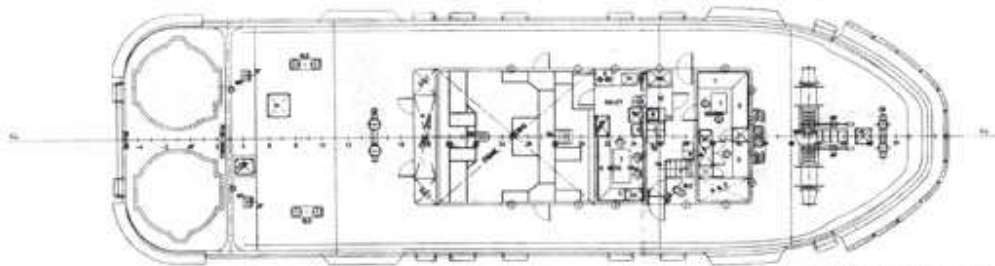

#### Principal Particulars

BHP .....	1200 x 2
Length Overall .....	30.50 Meters
Breadth .....	8.80 Meters
Depth .....	3.50 Meters
Draft .....	2.60 Meters
Gross Tonnage .....	195.50
Net Tonnage .....	61.00
Speed (max.) .....	13.00 Knots
Bollard Pull (max.) .....	30.00 Tons

# M.T. "CABILAO"

## General Arrangement Plan

OUTBOARD PROFILE

NAVIGATION BRIDGE DECK PLAN

MAIN DECK PLAN

HOLD PLAN