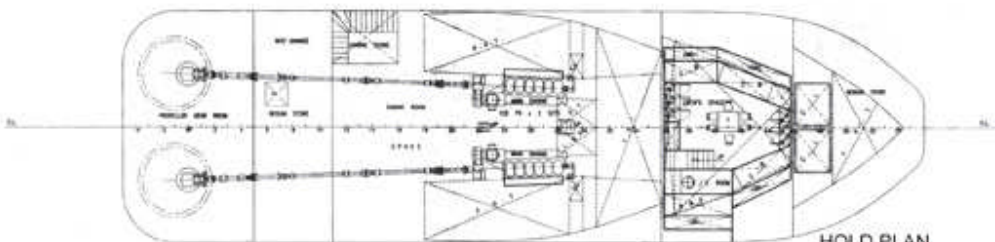

#### Principal Particulars

BHP .....	1200 x 2
Length Overall .....	30.50 Meters
Breadth .....	8.80 Meters
Depth .....	3.50 Meters
Draft .....	2.60 Meters
Gross Tonnage .....	195.50
Net Tonnage .....	61.00
Speed (max.) .....	13.00 Knots
Bollard Pull (max.) .....	30.00 Tons

## General Arrangement Plan

OUTBOARD PROFILE

NAVIGATION BRIDGE DECK PLAN

MAIN DECK PLAN

HOLD PLAN